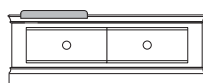

MS300 Small Swing Mirror
H 470mm x W 420mm x D 140mm

MS600 Large Swing Mirror
H 470mm x W 720mm x D 140mm

CX100 Small Blanket Chest
H 490mm x W 1220mm x D 450mm
OF Optional Seat Pad

CX300 Large Blanket Chest
H 490mm x W 1410mm x D 450mm
OF Optional Seat Pad