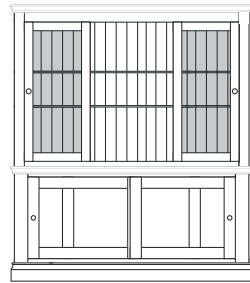

DG609 1.8 Sliding Door Top
H 1228mm x W 1840mm x D 270mm
FLORENCE ONLY
Shown with **DB650 1.8 Sliding Door Sideboard**