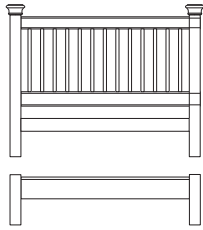

BS525 4 Foot Slat Bed - Low Foot End
H 1205mm x W 1226mm x D 1930mm