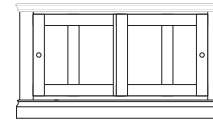

DB350 1.5 Sliding Door Sideboard
H 911mm x W 1540mm x D 450mm
FLORENCE ONLY