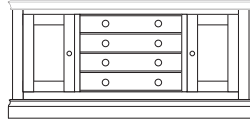

DB350 1.8 Centre Drawer Sideboard
H 911mm x W 1840mm x D 450mm