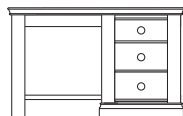

CC100 Single Pedestal Dressing Table
H 825mm x W 1020mm x D 450mm