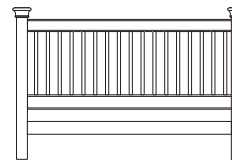

Bedroom

BS125 Single Panel Bed - Low Foot End
H 1205mm x W 866mm x D 1930mm

BS525 4 Foot Panel Bed - Low Foot End
H 1205mm x W 1226mm x D 1930mm

BS225 Double Panel Bed - Low Foot End
H 1205mm x W 1378mm x D 1930mm

BS325 King-size Panel Bed - Low Foot End
H 1205mm x W 1478mm x D 1997mm

BS425 Super King Panel Bed - Low Foot End
H 1205mm x W 2154mm x D 1997mm