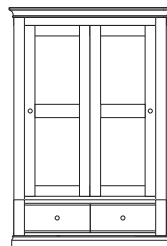

WL120 1.2 Sliding Door Wardrobe with Drawers
H 1994mm x W 1260mm x D 580mm
FLORENCE ONLY