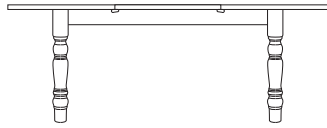

Dining

TF434 4x3 Extending Farmhouse Table
H 765mm x W 1524mm x D 915mm
Maximum Seating 6 | Folding Leaf

TG534 5x3 Extending Great Farmhouse Table
H 765mm x W 2084mm x D 915mm
Maximum Seating 6 | Solid Storing Leaf