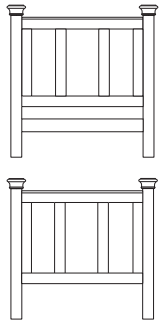

BS125 Single Panel Bed - High Foot End
H 1205mm x W 866mm x D 1930mm