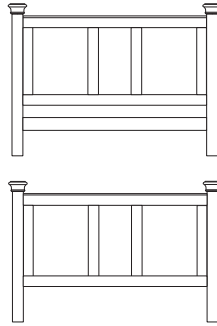

BS225 Double Panel Bed - High Foot End
H 1205mm x W 1378mm x D 1930mm