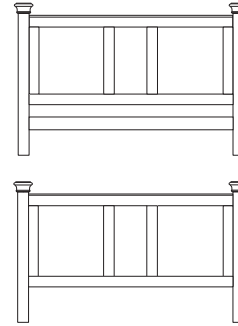

BS325 King-size Panel Bed - High Foot End
H 1205mm x W 1478mm x D 1997mm