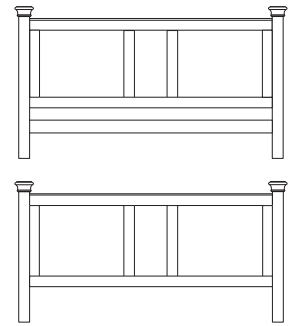

BS425 Super King Panel Bed - High Foot End
H 1205mm x W 2154mm x D 1997mm