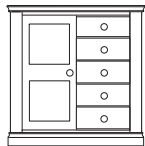

CA600 Gentlemen's Chest
H 1336mm x W 1410mm x D 450mm
PANTONE ONLY