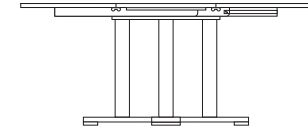

TP750 5 Foot Round Extending Pedestal Table
H 765mm x W 2105mm x D 1499mm
Maximum Seating 10 | Folding Leaf
FLORENCE ONLY