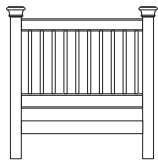

Bedroom

BS125 Single Panel Bed - Low Foot End
H 1205mm x W 866mm x D 1930mm

BS525 4 Foot Panel Bed - Low Foot End
H 1205mm x W 1226mm x D 1930mm

BS225 Double Panel Bed - Low Foot End
H 1205mm x W 1378mm x D 1930mm

BS325 King-size Panel Bed - Low Foot End
H 1205mm x W 1478mm x D 1997mm

BS425 Super King Panel Bed - Low Foot End
H 1205mm x W 2154mm x D 1997mm