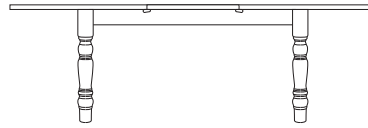

Dining

TF434 4x3 Extending Farmhouse Table
H 765mm x W 1524mm x D 915mm
Maximum Seating 6 | Folding Leaf

TG534 5x3 Extending Great Farmhouse Table
H 765mm x W 2084mm x D 915mm
Maximum Seating 6 | Solid Storing Leaf