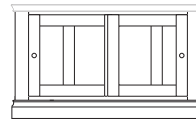

DB250 1.2 Sliding Door Sideboard
H 911mm x W 1240mm x D 450mm
FLORENCE ONLY