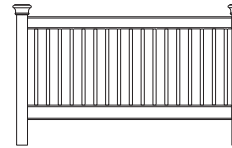

BS325 King-size Slat Bed - High Foot End
H 1205mm x W 1478mm x D 1997mm

BS325 King-size Panel Bed - Low Foot End
H 1205mm x W 1478mm x D 1997mm