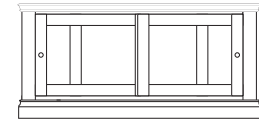

DB650 1.8 Sliding Door Sideboard
H 911mm x W 1840mm x D 450mm
FLORENCE ONLY

DB600 1.8 Deep Sliding Door Sideboard
H 911mm x W 1840mm x D 600mm
FLORENCE ONLY