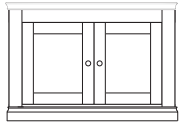

AT942 42x20x9 Tempter Bookcase
H 1096mm x W 508mm x D 264mm

AT973 72x30x9 Tempter Bookcase
H 1866mm x W 508mm x D 264mm

AP232 30x26x12 Panel Cabinet
H 846mm x W 640mm x D 339mm

AP233 30x38x12 Panel Cabinet
H 846mm x W 940mm x D 339mm