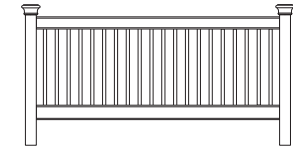

BS425 Super King Slat Bed - High Foot End
H 1205mm x W 2154mm x D 1997mm

BS425 Super King Panel Bed - Low Foot End
H 1205mm x W 2154mm x D 1997mm