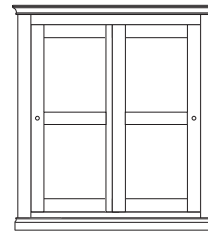

WA180 1.8 All Hanging Sliding Door Wardrobe
H 1994mm x W 1860mm x D 580mm
FLORENCE ONLY