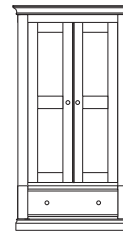

WL090 0.9 Wardrobe with Drawers
H 1994mm x W 960mm x D 580mm