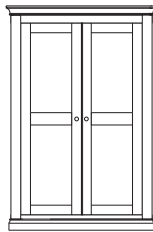

WA120 1.2 All Hanging Wardrobe
H 1994mm x W 1260mm x D 580mm
PANTONE ONLY