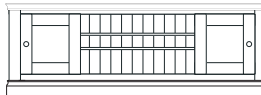

EV600 1.8 Sliding Door TV Unit
H 656mm x W 1840mm x D 600mm
FLORENCE ONLY