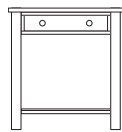

OH213 Small Hall Table
H 765mm x W 725mm x D 330mm