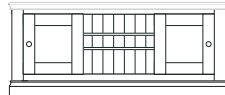

EV300 1.5 Sliding Door TV Unit
H 656mm x W 1540mm x D 450mm
FLORENCE ONLY