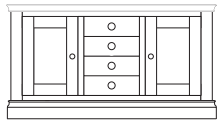

DB330 1.5 Centre Drawer Sideboard
H 911mm x W 1540mm x D 450mm