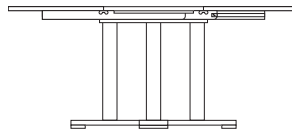

TP640 4 Foot Round Extending Pedestal Table
H 765mm x W 1800mm x D 1194mm
Maximum Seating 8 | Folding Leaf
FLORENCE ONLY