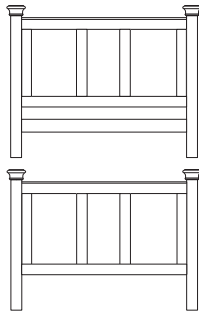

BS325 King-size Panel Bed - Low Foot End
H 1205mm x W 1478mm x D 1997mm

BS425 Super King Panel Bed - Low Foot End
H 1205mm x W 2154mm x D 1997mm

BS125 Single Panel Bed - High Foot End
H 1205mm x W 866mm x D 1930mm